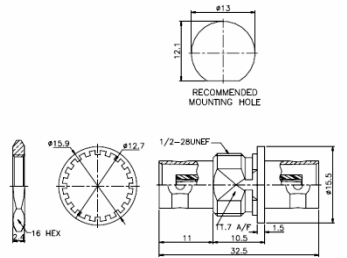

DIMENSIONS

**BNC PLUG
QUICK CRIMP
STRAIGHT**

**BNC JACK
CLAMP
STRAIGHT**

RBCPL01R

DIMENSIONS

RBCJSB01

DIMENSIONS

**BNC PLUG
CLAMP
RIGHT ANGLE**

RBCJP01

DIMENSIONS

**BNC JACK RECEPT
PANEL MOUNT
STRAIGHT**

RABCJ9BCJ

DIMENSIONS

**BNC ADAPTOR
JACK TO JACK
STRAIGHT**

RBCJM01

DIMENSIONS

**BNC JACK
P.C.B. MOUNT
STRAIGHT**

RABCJ9BCJB

DIMENSIONS

**BNC ADAPTOR
JACK TO JACK
BULKHEAD**

RABCP9BCP

DIMENSIONS

**BNC ADAPTOR
PLUG TO PLUG
STRAIGHT**

RABCJ9BCJBI

DIMENSIONS

**BNC ADAPTOR
JACK TO JACK
BULKHEAD ISOLATED**

RF CONNECTORS / BNC

RABCP9BCJ

DIMENSIONS

RABCP92BCJT

DIMENSIONS

**BNC ADAPTOR
PLUG TO JACK
STRAIG1HT**