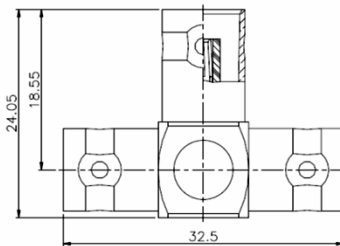

**BNC JACK
P.C.B. MOUNT
STRAIGHT**

RABCJ9BCJB

DIMENSIONS

**BNC ADAPTOR
JACK TO JACK
BULKHEAD**

RABCP9BCP

DIMENSIONS

**BNC ADAPTOR
PLUG TO PLUG
STRAIGHT**

RABCJ9BCJBI

DIMENSIONS

**BNC ADAPTOR
JACK TO JACK
BULKHEAD ISOLATED**

RF CONNECTORS / BNC

RABCP9BCJ

DIMENSIONS

RABCP92BCJT

DIMENSIONS

**BNC ADAPTOR
PLUG TO JACK
STRAIG1HT**

**BNC ADAPTOR
PLUG TO 2 JACK
T LINK**

RABCP9BCJR

DIMENSIONS

RABCP92BCJY

DIMENSIONS

**BNC ADAPTOR
PLUG TO JACK
RIGHT ANGLE**

**BNC ADAPTOR
PLUG TO 2 JACK
Y LINK**

RABCJ92BCJT

DIMENSIONS

RABCJ92BCPY

DIMENSIONS

**BNC ADAPTOR
JACK TO 2 JACK
T LINK**

**BNC ADAPTOR
JACK TO 2 PLUG
Y LINK**