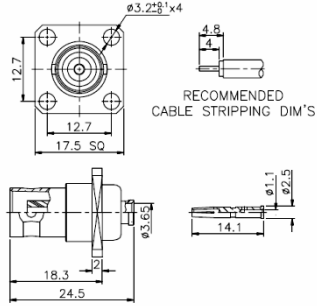

RF CONNECTORS / BNC

RBCJSP01

DIMENSIONS

**BNC JACK SOLDER
PANEL MOUNT
STRAIGHT**

RBCJMB01

DIMENSIONS