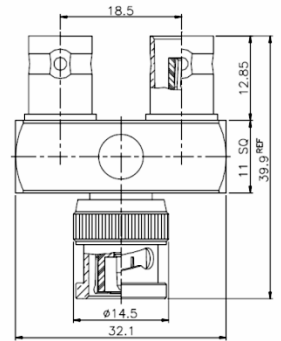

**BNC JACK
P.C.B. MOUNT
STRAIGHT**

RABCJ9BCJB

DIMENSIONS

**BNC ADAPTOR
JACK TO JACK
BULKHEAD**

RABCP9BCP

DIMENSIONS

**BNC ADAPTOR
PLUG TO PLUG
STRAIGHT**

RABCJ9BCJBI

DIMENSIONS

**BNC ADAPTOR
JACK TO JACK
BULKHEAD ISOLATED**

RF CONNECTORS / BNC

RABCP9BCJ

DIMENSIONS

RABCP92BCJT

DIMENSIONS

**BNC ADAPTOR
PLUG TO JACK
STRAIG1HT**

**BNC ADAPTOR
PLUG TO 2 JACK
T LINK**

RABCP9BCJR

DIMENSIONS

RABCP92BCJY

DIMENSIONS

**BNC ADAPTOR
PLUG TO JACK
RIGHT ANGLE**

**BNC ADAPTOR
PLUG TO 2 JACK
Y LINK**

RABCJ92BCJT

DIMENSIONS

RABCJ92BCPY

DIMENSIONS

**BNC ADAPTOR
JACK TO 2 JACK
T LINK**

**BNC ADAPTOR
JACK TO 2 PLUG
Y LINK**