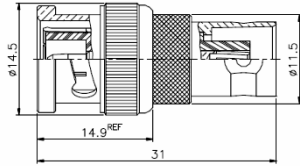

**BNC JACK
P.C.B. MOUNT
STRAIGHT**

RABCJ9BCJB

DIMENSIONS

**BNC ADAPTOR
JACK TO JACK
BULKHEAD**

RABCP9BCP

DIMENSIONS

**BNC ADAPTOR
PLUG TO PLUG
STRAIGHT**

RABCJ9BCJBI

DIMENSIONS

**BNC ADAPTOR
JACK TO JACK
BULKHEAD ISOLATED**

RF CONNECTORS / BNC

RABCP9BCJ

DIMENSIONS

RABCP92BCJT

DIMENSIONS

**BNC ADAPTOR
PLUG TO JACK
STRAIG1HT**

**BNC ADAPTOR
PLUG TO 2 JACK
T LINK**

RABCP9BCJR

DIMENSIONS

RABCP92BCJY

DIMENSIONS

**BNC ADAPTOR
PLUG TO JACK
RIGHT ANGLE**

**BNC ADAPTOR
PLUG TO 2 JACK
Y LINK**

RABCJ92BCJT

DIMENSIONS

RABCJ92BCPY

DIMENSIONS

**BNC ADAPTOR
JACK TO 2 JACK
T LINK**

**BNC ADAPTOR
JACK TO 2 PLUG
Y LINK**