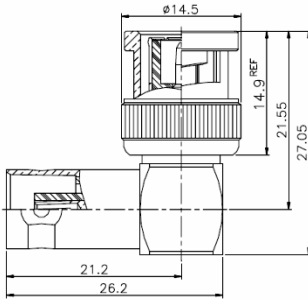

**BNC JACK
P.C.B. MOUNT
STRAIGHT**

RABCJ9BCJB

DIMENSIONS

**BNC ADAPTOR
JACK TO JACK
BULKHEAD**

RABCP9BCP

DIMENSIONS

**BNC ADAPTOR
PLUG TO PLUG
STRAIGHT**

RABCJ9BCJBI

DIMENSIONS

**BNC ADAPTOR
JACK TO JACK
BULKHEAD ISOLATED**

RF CONNECTORS / BNC

RABCP9BCJ

DIMENSIONS

RABCP92BCJT

DIMENSIONS

**BNC ADAPTOR
PLUG TO JACK
STRAIG1HT**

**BNC ADAPTOR
PLUG TO 2 JACK
T LINK**

RABCP9BCJR

DIMENSIONS

RABCP92BCJY

DIMENSIONS

**BNC ADAPTOR
PLUG TO JACK
RIGHT ANGLE**

**BNC ADAPTOR
PLUG TO 2 JACK
Y LINK**

RABCJ92BCJT

DIMENSIONS

RABCJ92BCPY

DIMENSIONS

**BNC ADAPTOR
JACK TO 2 JACK
T LINK**

**BNC ADAPTOR
JACK TO 2 PLUG
Y LINK**