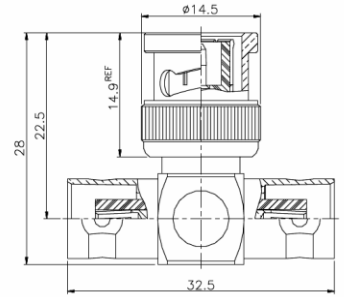

**BNC JACK
P.C.B. MOUNT
STRAIGHT**

RABCJ9BCJB

DIMENSIONS

**BNC ADAPTOR
JACK TO JACK
BULKHEAD**

RABCP9BCP

DIMENSIONS

**BNC ADAPTOR
PLUG TO PLUG
STRAIGHT**

RABCJ9BCJBI

DIMENSIONS

**BNC ADAPTOR
JACK TO JACK
BULKHEAD ISOLATED**

RF CONNECTORS / BNC

RABCP9BCJ

DIMENSIONS

RABCP92BCJT

DIMENSIONS

**BNC ADAPTOR
PLUG TO JACK
STRAIG1HT**

**BNC ADAPTOR
PLUG TO 2 JACK
T LINK**

RABCP9BCJR

DIMENSIONS

RABCP92BCJY

DIMENSIONS

**BNC ADAPTOR
PLUG TO JACK
RIGHT ANGLE**

**BNC ADAPTOR
PLUG TO 2 JACK
Y LINK**

RABCJ92BCJT

DIMENSIONS

RABCJ92BCPY

DIMENSIONS

**BNC ADAPTOR
JACK TO 2 JACK
T LINK**

**BNC ADAPTOR
JACK TO 2 PLUG
Y LINK**