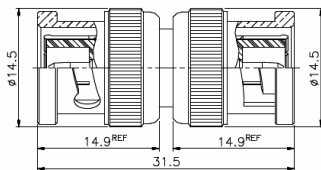

RBCJP01

DIMENSIONS

**BNC JACK RECEPT
PANEL MOUNT
STRAIGHT**

RABCJ9BCJ

DIMENSIONS

**BNC ADAPTOR
JACK TO JACK
STRAIGHT**

RBCJM01

DIMENSIONS

**BNC JACK
P.C.B. MOUNT
STRAIGHT**

RABCJ9BCJB

DIMENSIONS

**BNC ADAPTOR
JACK TO JACK
BULKHEAD**

RABCP9BCP

DIMENSIONS

**BNC ADAPTOR
PLUG TO PLUG
STRAIGHT**

RABCJ9BCJBI

DIMENSIONS

**BNC ADAPTOR
JACK TO JACK
BULKHEAD ISOLATED**

RF CONNECTORS / BNC

RABCP9BCJ

DIMENSIONS

RABCP92BCJT

DIMENSIONS

**BNC ADAPTOR
PLUG TO JACK
STRAIG1HT**

**BNC ADAPTOR
PLUG TO 2 JACK
T LINK**

RABCP9BCJR

DIMENSIONS

RABCP92BCJY

DIMENSIONS

**BNC ADAPTOR
PLUG TO JACK
RIGHT ANGLE**

**BNC ADAPTOR
PLUG TO 2 JACK
Y LINK**

RABCJ92BCJT