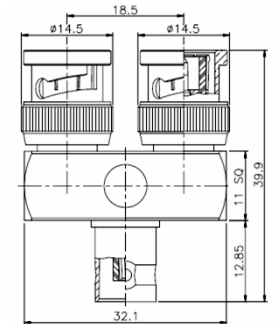

**BNC JACK
P.C.B. MOUNT
STRAIGHT**

RABCJ9BCJB

DIMENSIONS

**BNC ADAPTOR
JACK TO JACK
BULKHEAD**

RABCP9BCP

DIMENSIONS

**BNC ADAPTOR
PLUG TO PLUG
STRAIGHT**

RABCJ9BCJBI

DIMENSIONS

**BNC ADAPTOR
JACK TO JACK
BULKHEAD ISOLATED**

RF CONNECTORS / BNC

RABCP9BCJ

DIMENSIONS

RABCP92BCJT

DIMENSIONS

**BNC ADAPTOR
PLUG TO JACK
STRAIG1HT**

**BNC ADAPTOR
PLUG TO 2 JACK
T LINK**

RABCP9BCJR

DIMENSIONS

RABCP92BCJY

DIMENSIONS

**BNC ADAPTOR
PLUG TO JACK
RIGHT ANGLE**

**BNC ADAPTOR
PLUG TO 2 JACK
Y LINK**

RABCJ92BCJT

DIMENSIONS

RABCJ92BCPY

DIMENSIONS

**BNC ADAPTOR
JACK TO 2 JACK
T LINK**

**BNC ADAPTOR
JACK TO 2 PLUG
Y LINK**