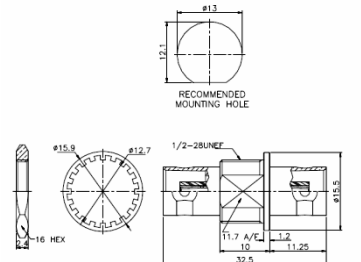

RBCJP01

DIMENSIONS

**BNC JACK RECEPT
PANEL MOUNT
STRAIGHT**

RABCJ9BCJ

DIMENSIONS

**BNC ADAPTOR
JACK TO JACK
STRAIGHT**

RBCJM01

DIMENSIONS

**BNC JACK
P.C.B. MOUNT
STRAIGHT**

RABCJ9BCJB

DIMENSIONS

**BNC ADAPTOR
JACK TO JACK
BULKHEAD**

RABCP9BCP

DIMENSIONS

**BNC ADAPTOR
PLUG TO PLUG
STRAIGHT**

RABCJ9BCJBI

DIMENSIONS

**BNC ADAPTOR
JACK TO JACK
BULKHEAD ISOLATED**

RF CONNECTORS / BNC

RABCP9BCJ

DIMENSIONS

RABCP92BCJT

DIMENSIONS

**BNC ADAPTOR
PLUG TO JACK
STRAIG1HT**

**BNC ADAPTOR
PLUG TO 2 JACK
T LINK**

RABCP9BCJR

DIMENSIONS

RABCP92BCJY

DIMENSIONS

**BNC ADAPTOR
PLUG TO JACK
RIGHT ANGLE**

**BNC ADAPTOR
PLUG TO 2 JACK
Y LINK**

RABCJ92BCJT